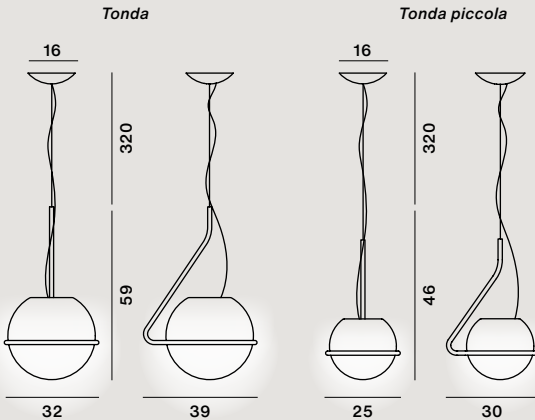

Ferruccio Laviani, 2022

	colours	code
Tonda	bianco/bianco	FN3180S000W10E30
	arancio/bianco	FN3180S000N10E30
	titanio/bianco	FN3180S000T10E30
Tonda piccola	bianco/bianco	FN3180S200W10E30
	arancio/bianco	FN3180S200N10E30
	titanio/bianco	FN3180S200T10E30
Tonda 10 m *	bianco/bianco	FN3180S000W10E10
	arancio/bianco	FN3180S000N10E10
	titanio/bianco	FN3180S000T10E10
Tonda piccola 10 m *	bianco/bianco	FN3180S200W10E10
	arancio/bianco	FN3180S200N10E10
	titanio/bianco	FN3180S200T10E10

Hand-blown cased glass and coated metal

Tonda
LED retrofit included
20W E27 2700 K
2452 lm CRI>80
Dimmable

Tonda piccola
LED retrofit included
11W E27 2700 K
1521 lm CRI>80
Dimmable

⚡ CE IP 20

Glass colours:
bianco

Frame colours:
bianco, arancio,
titanio

Weight:
Tonda
net kg 4,80

Tonda piccola
net kg 3,60

*
On demand:
lead times to be checked with
the sales department

Ceiling rose in restyling